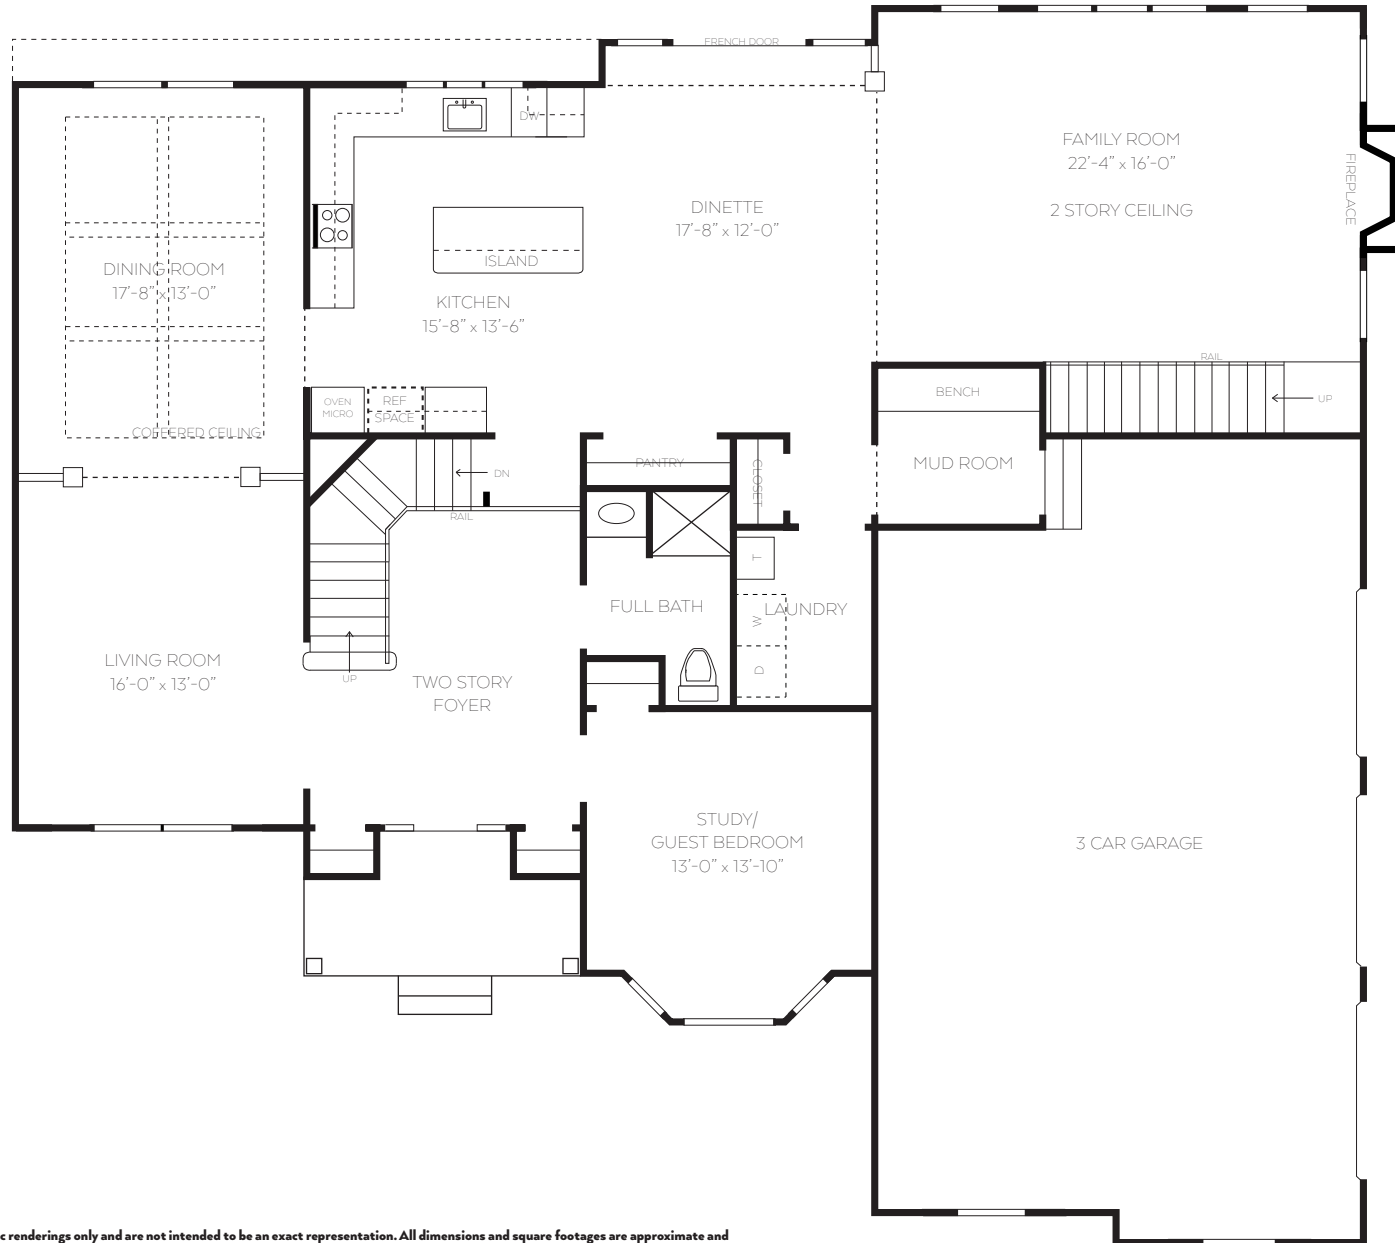

**1703 Mountain Top Road**  
Bridgewater Township, New Jersey  
Somerset County

**Shrewsbury Model**  
Grande Manor Elevation  
Front Facade

Elevations and floorplans are artistic renderings only and are not intended to be an exact representation. Picture is from a different development. All dimensions and square footages are approximate and are subject to field variations. Drawings not to scale. Details shown may vary depending on elevations, options and other factors. Plans, prices, specifications, details and available options are subject to change without notice. Please consult a Sales Manager for more information.

**1703 Mountain Top Road**  
Bridgewater Township, New Jersey  
Somerset County

**Shrewsbury Model**  
Grande Manor Elevation  
First Floor

Elevations and floorplans are artistic renderings only and are not intended to be an exact representation. All dimensions and square footages are approximate and are subject to field variations. Drawings not to scale. Details shown may vary depending on elevations, options and other factors. Plans, prices, specifications, details and available options are subject to change without notice. Please consult a Sales Manager for more information.

**1703 Mountain Top Road**  
Bridgewater Township, New Jersey  
Somerset County

**Shrewsbury Model**  
Grande Manor Elevation  
Second Floor

Elevations and floorplans are artistic renderings only and are not intended to be an exact representation. All dimensions and square footages are approximate and are subject to field variations. Drawings not to scale. Details shown may vary depending on elevations, options and other factors. Plans, prices, specifications, details and available options are subject to change without notice. Please consult a Sales Manager for more information.