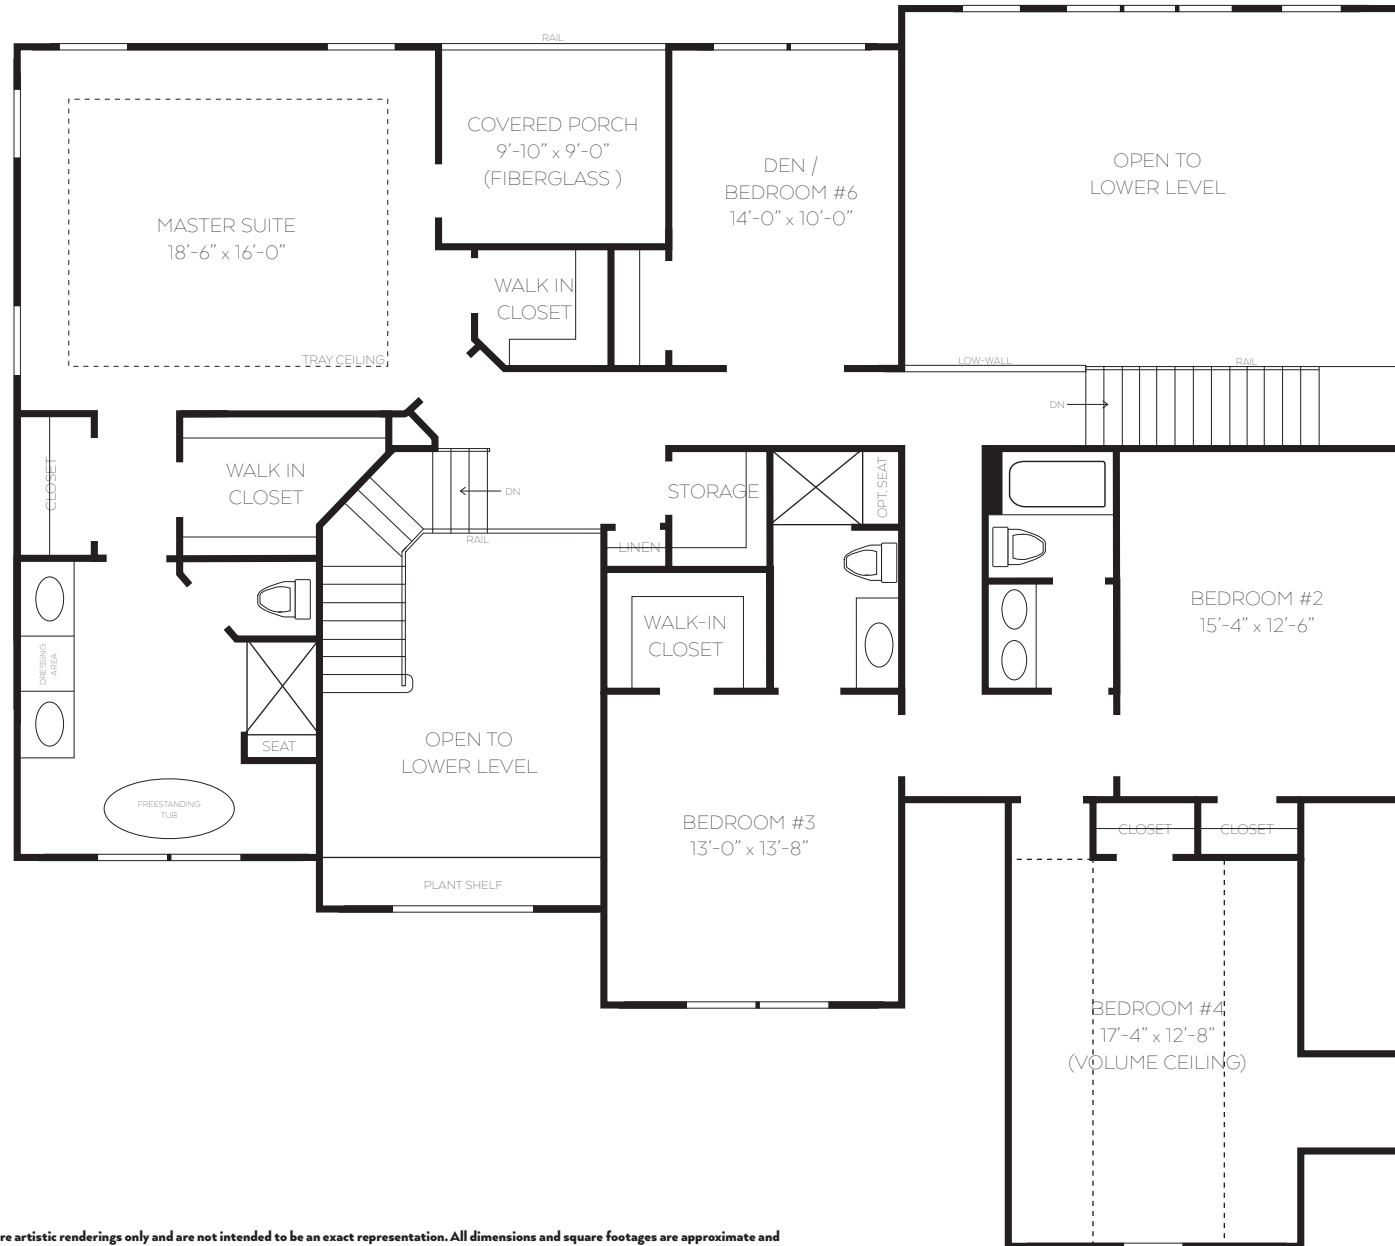

**1703 Mountain Top Road**  
Bridgewater Township, New Jersey  
Somerset County

**Shrewsbury Model**  
Grande Manor Elevation  
Front Facade

Elevations and floorplans are artistic renderings only and are not intended to be an exact representation. Picture is from a different development. All dimensions and square footages are approximate and are subject to field variations. Drawings not to scale. Details shown may vary depending on elevations, options and other factors. Plans, prices, specifications, details and available options are subject to change without notice. Please consult a Sales Manager for more information.

**1703 Mountain Top Road**  
Bridgewater Township, New Jersey  
Somerset County

**Shrewsbury Model**  
Grande Manor Elevation  
First Floor

Elevations and floorplans are artistic renderings only and are not intended to be an exact representation. All dimensions and square footages are approximate and are subject to field variations. Drawings not to scale. Details shown may vary depending on elevations, options and other factors. Plans, prices, specifications, details and available options are subject to change without notice. Please consult a Sales Manager for more information.

**1703 Mountain Top Road**  
Bridgewater Township, New Jersey  
Somerset County

**Shrewsbury Model**  
Grande Manor Elevation  
Second Floor

Elevations and floorplans are artistic renderings only and are not intended to be an exact representation. All dimensions and square footages are approximate and are subject to field variations. Drawings not to scale. Details shown may vary depending on elevations, options and other factors. Plans, prices, specifications, details and available options are subject to change without notice. Please consult a Sales Manager for more information.