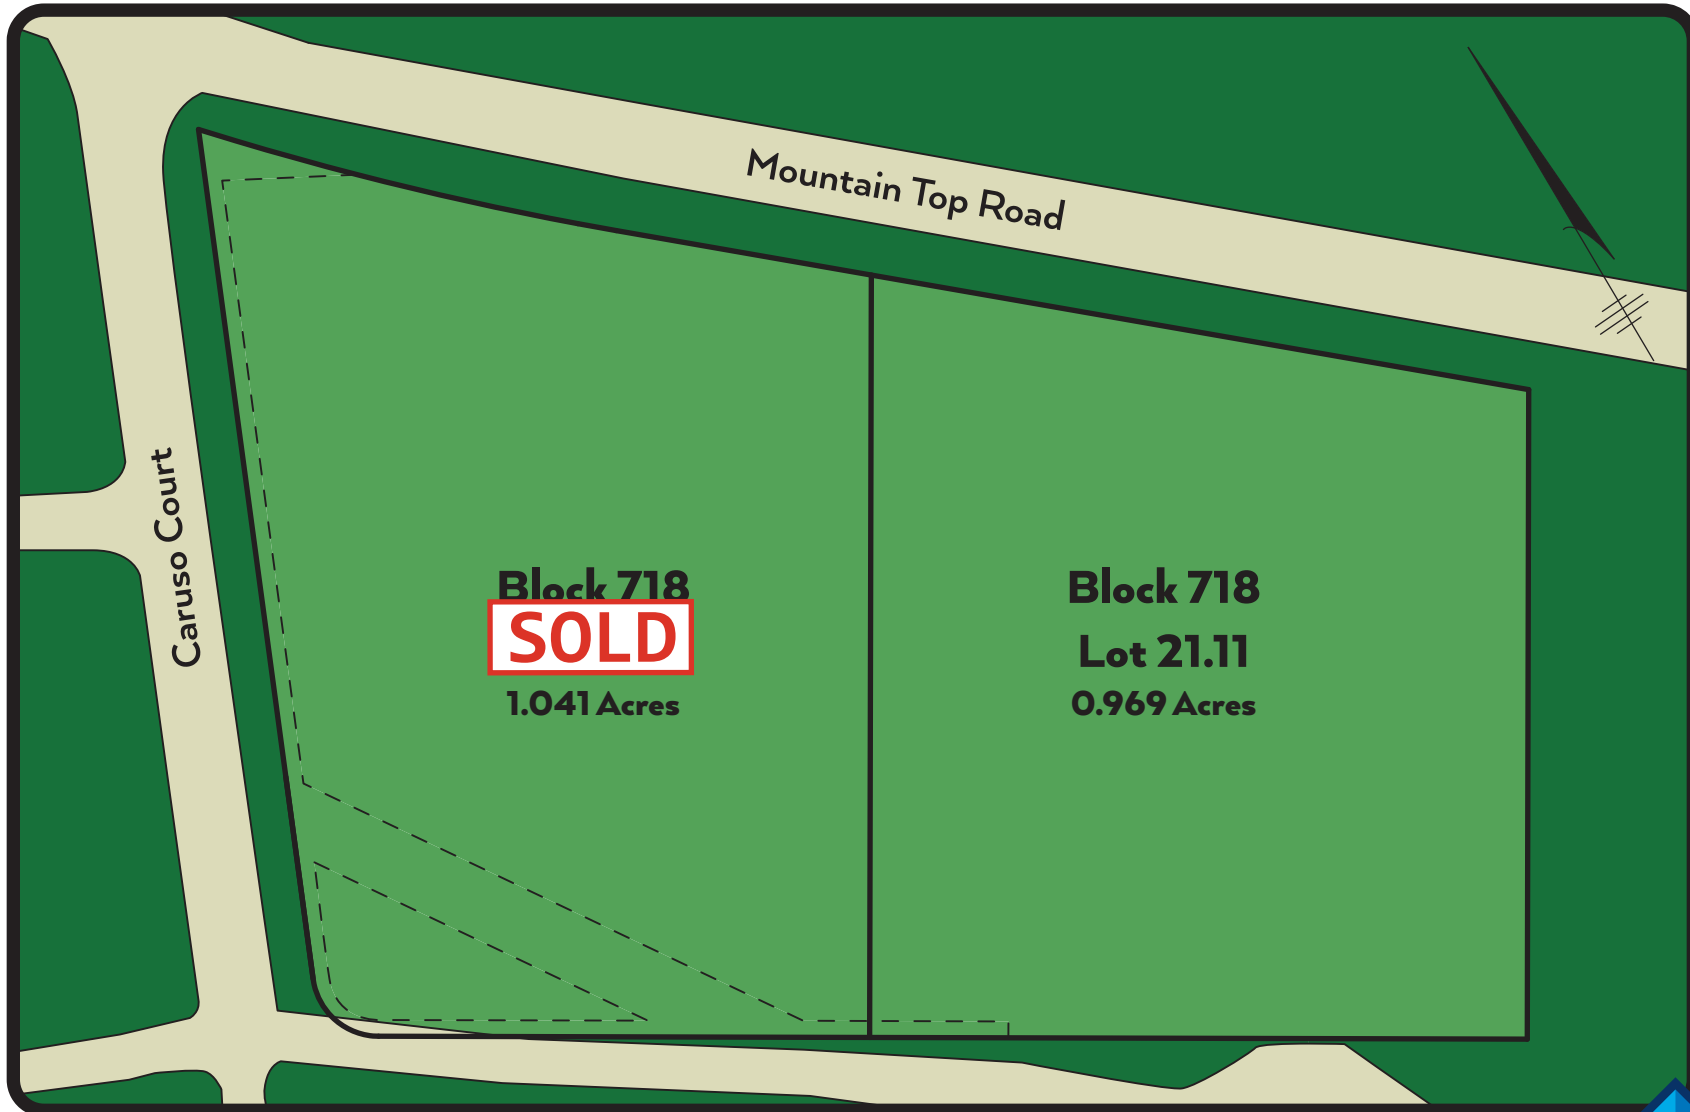

# Estates at Mountain Ridge

Caruso Ct Section

Bridgewater Township

Somerset County

Elevations and floorplans are artistic renderings only and are not intended to be an exact representation. Picture is from a different development. All dimensions and square footages are approximate and are subject to field variations. Drawings not to scale. Details shown may vary depending on elevations, options and other factors. Plans, prices, specifications, details and available options are subject to change without notice. Please consult a Sales Manager for more information.