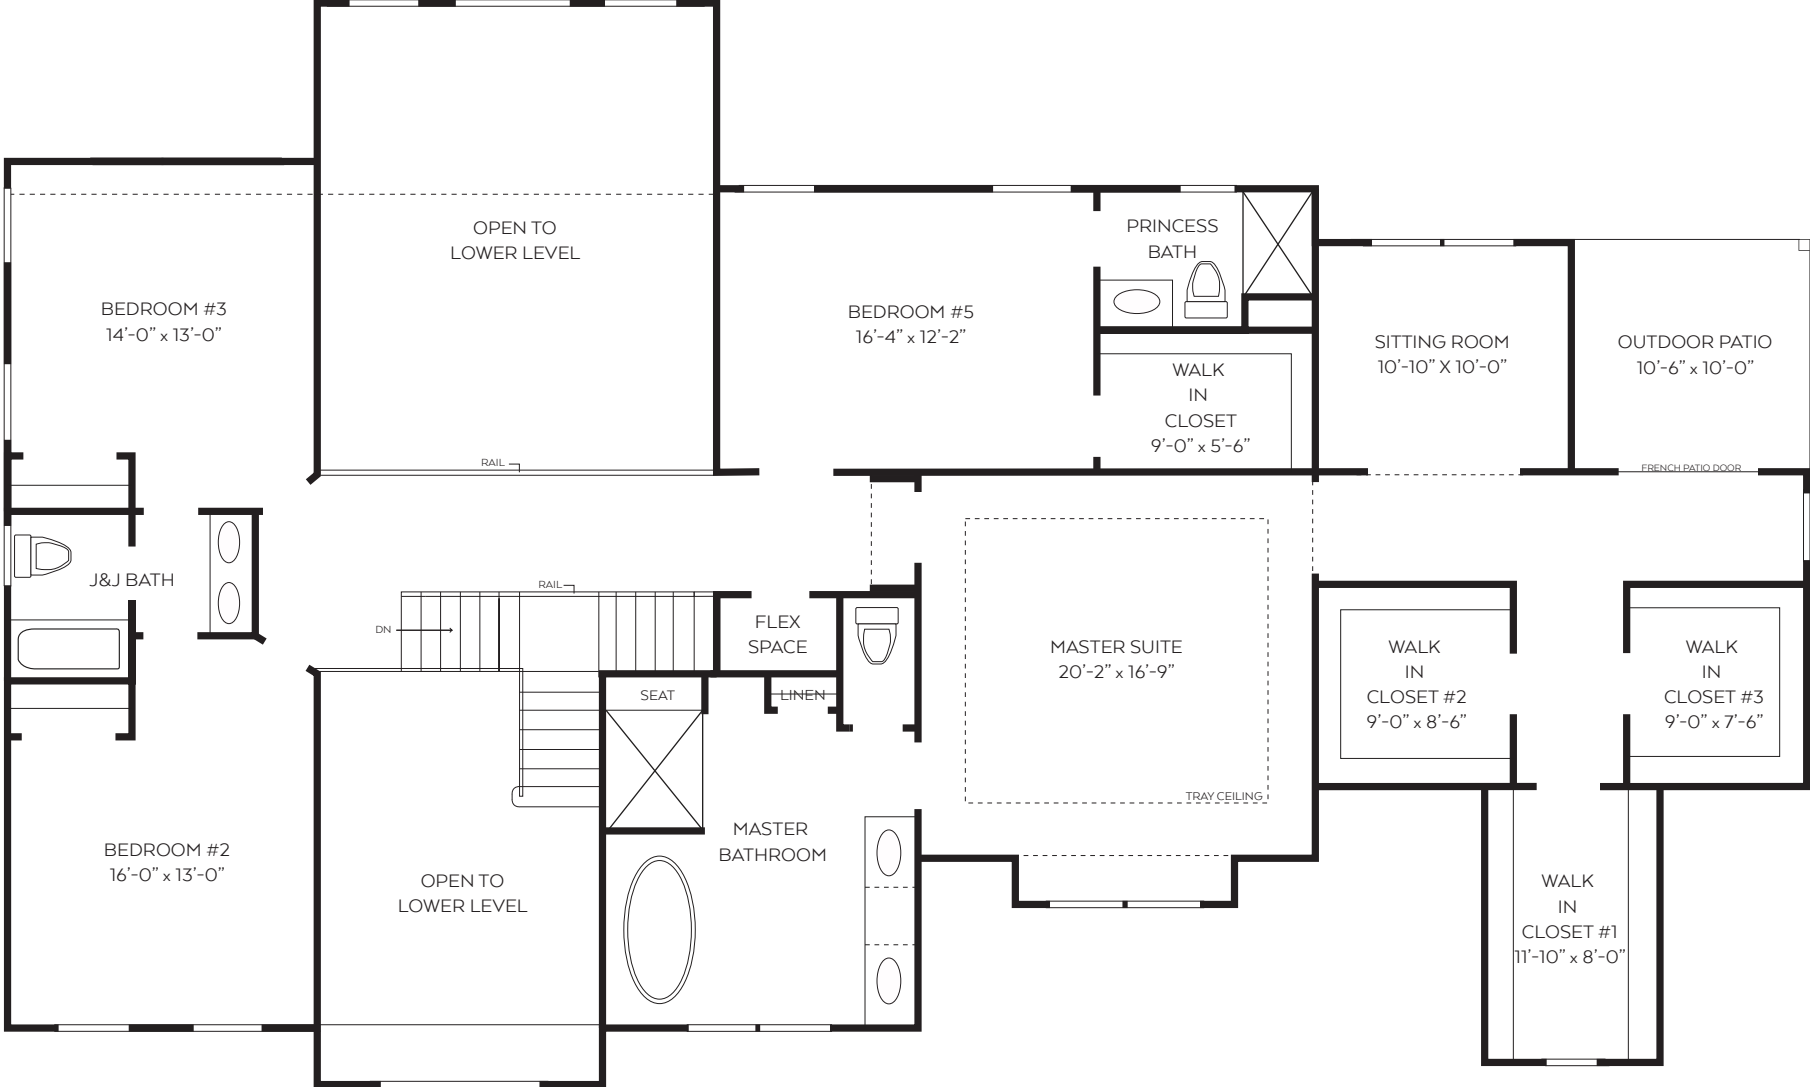

3 Caruso Court

Bridgewater Township, New Jersey

Somerset County

Mendham Model

Grande Manor Elevation

Front Facade

Elevations and floorplans are artistic renderings only and are not intended to be an exact representation. Picture is from a different development. All dimensions and square footages are approximate and are subject to field variations. Drawings not to scale. Details shown may vary depending on elevations, options and other factors. Plans, prices, specifications, details and available options are subject to change without notice. Please consult a Sales Manager for more information.

3 Caruso Court
Bridgewater Township, New Jersey
Somerset County

Mendham Model
Grande Manor Elevation
First Floor

Elevations and floorplans are artistic renderings only and are not intended to be an exact representation. Picture is from a different development. All dimensions and square footages are approximate and are subject to field variations. Drawings not to scale. Details shown may vary depending on elevations, options and other factors. Plans, prices, specifications, details and available options are subject to change without notice. Please consult a Sales Manager for more information.

3 Caruso Court
Bridgewater Township, New Jersey
Somerset County

Mendham Model
Grande Manor Elevation
Second Floor

Elevations and floorplans are artistic renderings only and are not intended to be an exact representation. Picture is from a different development. All dimensions and square footages are approximate and are subject to field variations. Drawings not to scale. Details shown may vary depending on elevations, options and other factors. Plans, prices, specifications, details and available options are subject to change without notice. Please consult a Sales Manager for more information.