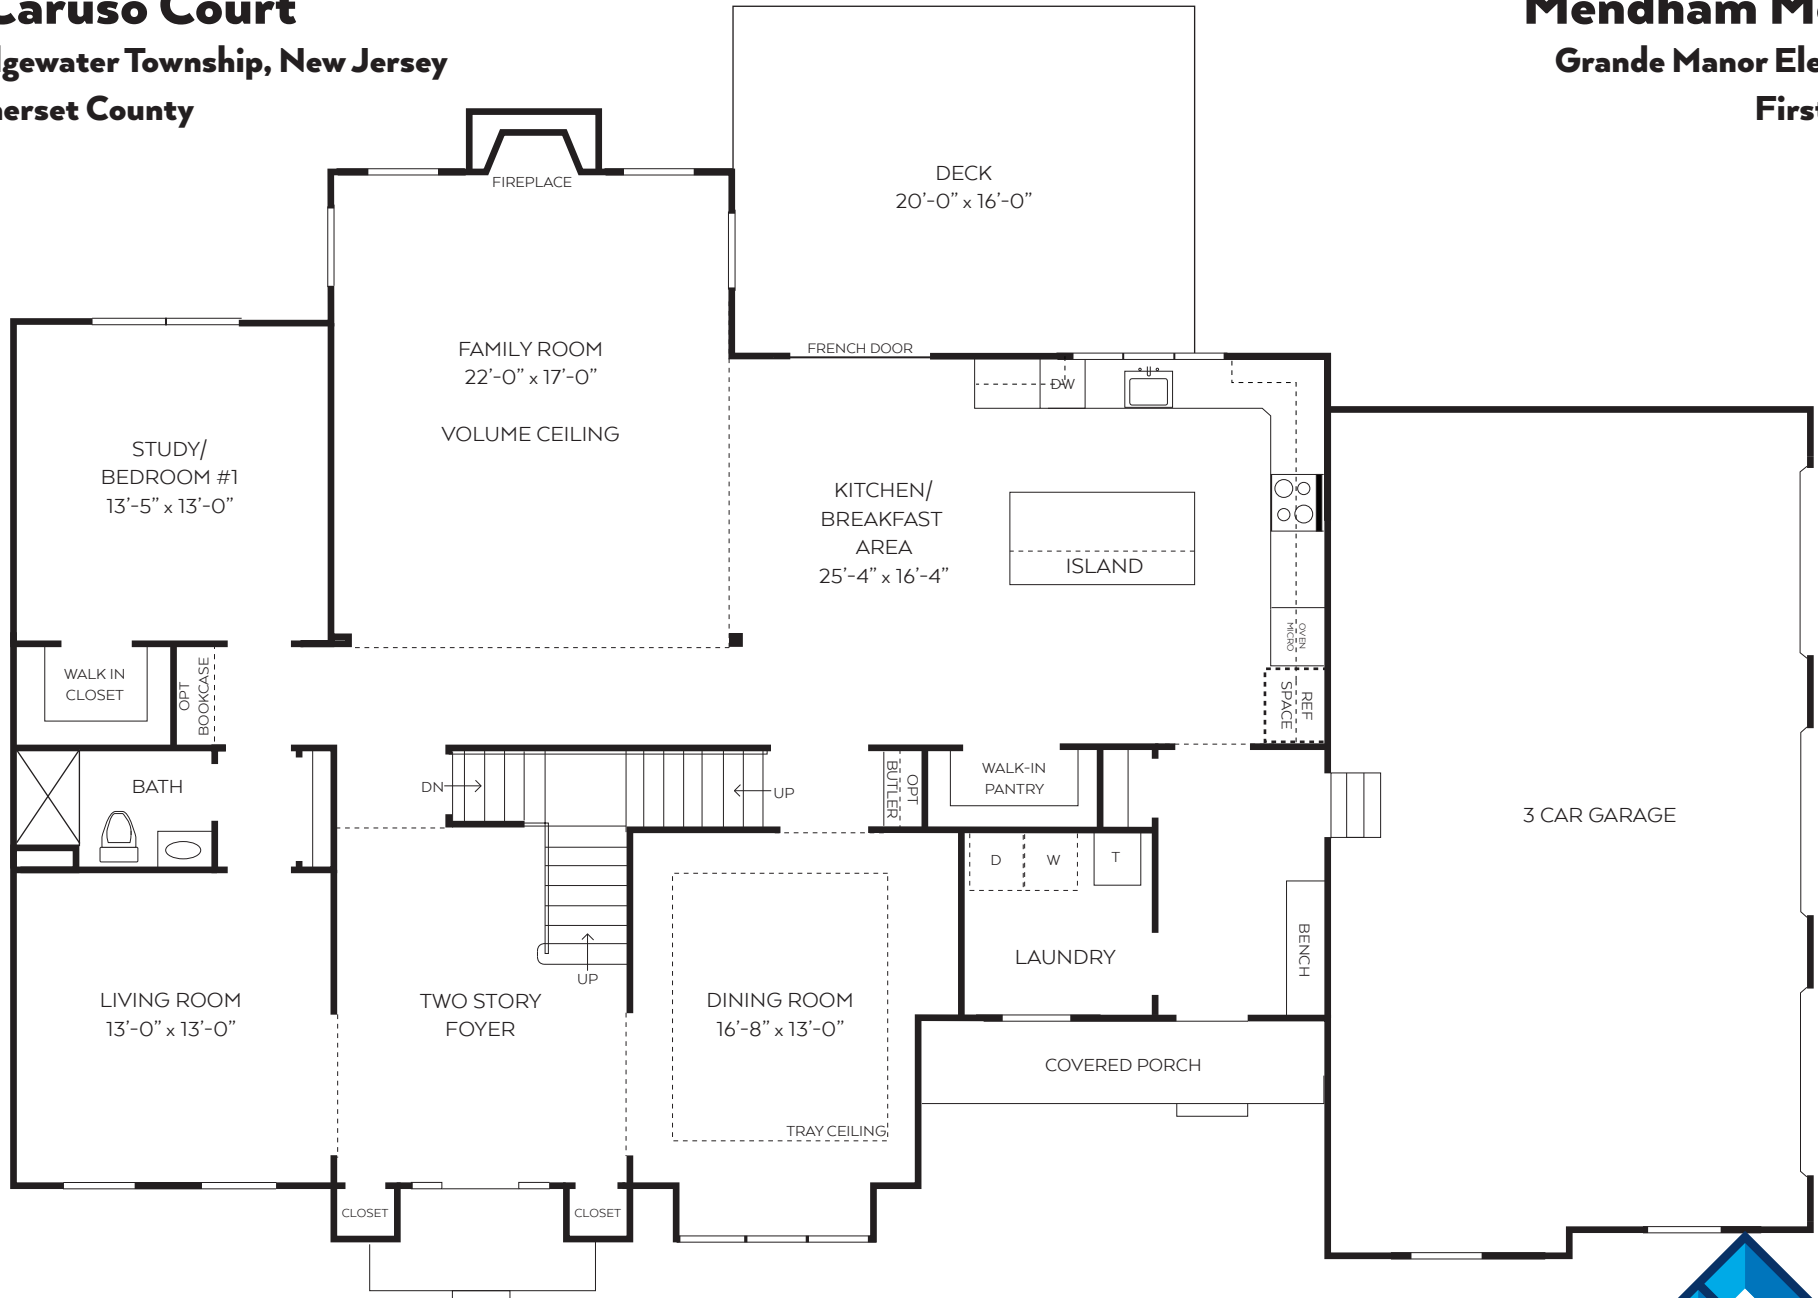

3 Caruso Court

Bridgewater Township, New Jersey

Somerset County

Mendham Model

Grande Manor Elevation

Front Facade

Elevations and floorplans are artistic renderings only and are not intended to be an exact representation. Picture is from a different development. All dimensions and square footages are approximate and are subject to field variations. Drawings not to scale. Details shown may vary depending on elevations, options and other factors. Plans, prices, specifications, details and available options are subject to change without notice. Please consult a Sales Manager for more information.

3 Caruso Court
Bridgewater Township, New Jersey
Somerset County

Mendham Model
Grande Manor Elevation
First Floor

Elevations and floorplans are artistic renderings only and are not intended to be an exact representation. Picture is from a different development. All dimensions and square footages are approximate and are subject to field variations. Drawings not to scale. Details shown may vary depending on elevations, options and other factors. Plans, prices, specifications, details and available options are subject to change without notice. Please consult a Sales Manager for more information.

3 Caruso Court
Bridgewater Township, New Jersey
Somerset County

Mendham Model
Grande Manor Elevation
Second Floor

Elevations and floorplans are artistic renderings only and are not intended to be an exact representation. Picture is from a different development. All dimensions and square footages are approximate and are subject to field variations. Drawings not to scale. Details shown may vary depending on elevations, options and other factors. Plans, prices, specifications, details and available options are subject to change without notice. Please consult a Sales Manager for more information.