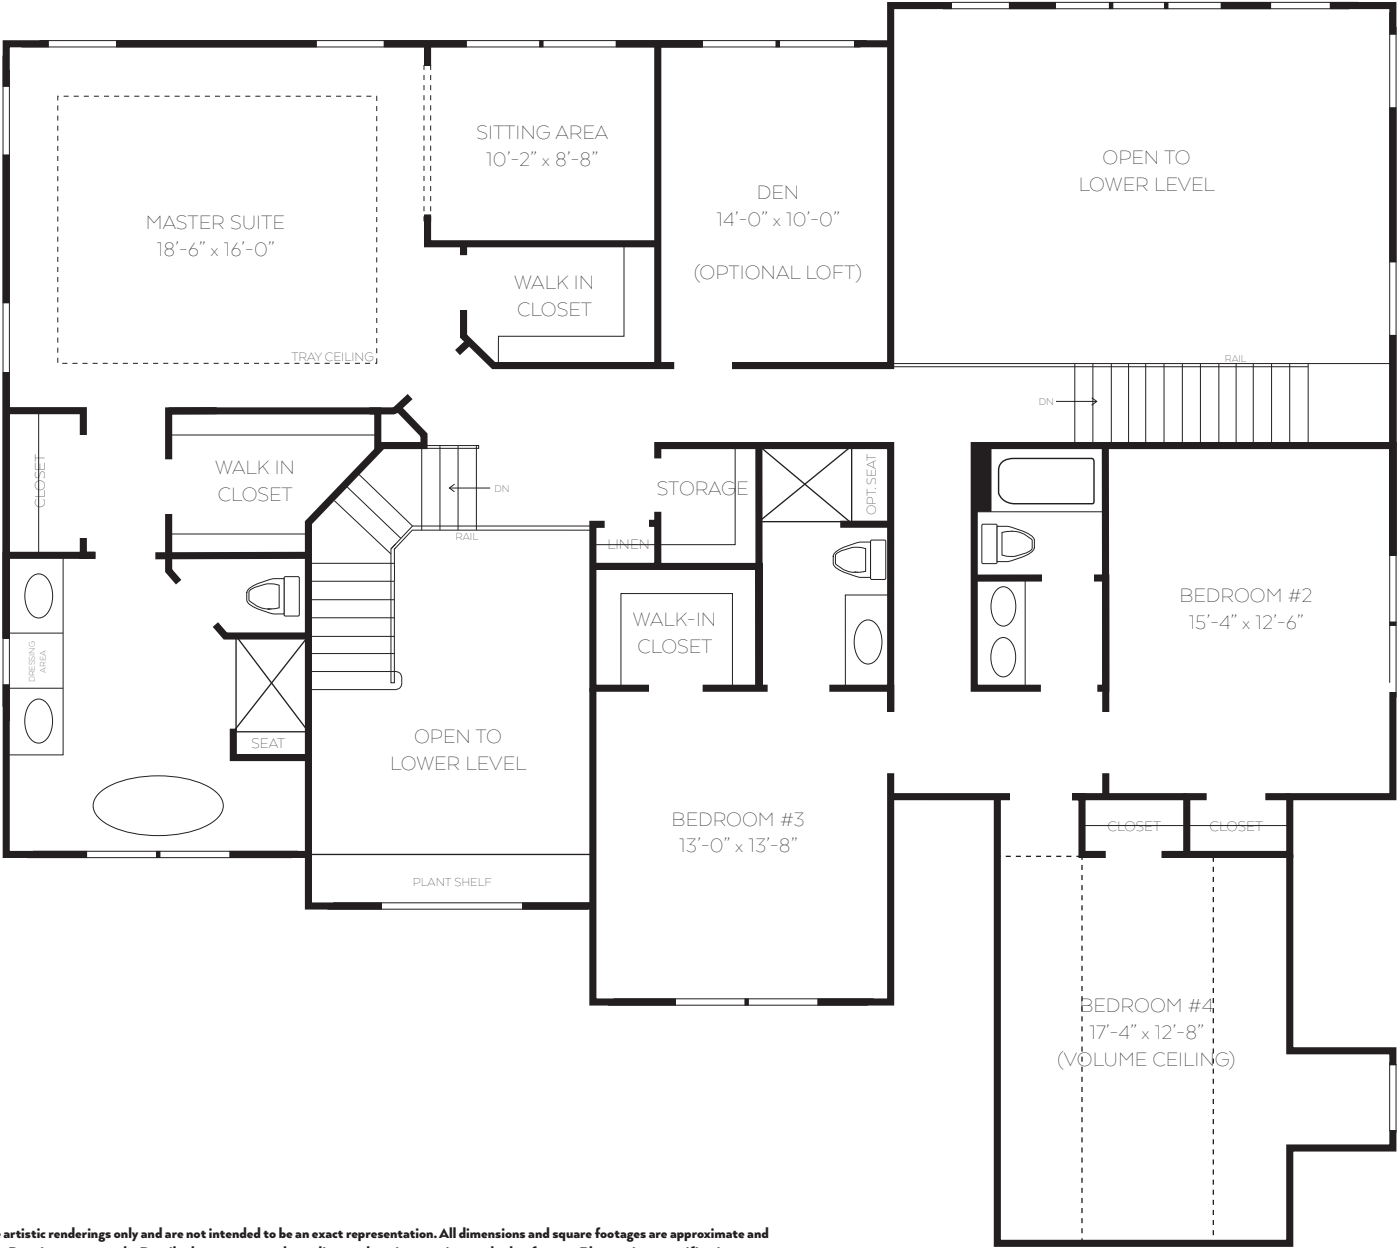

1674 Mountain Top Road
Bridgewater Township, New Jersey
Somerset County

Shrewsbury Model
Grande Manor Elevation
Second Floor