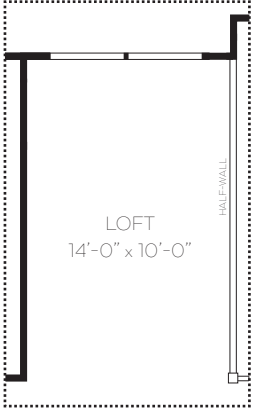

1674 Mountain Top Road
Bridgewater Township, New Jersey
Somerset County

Shrewsbury Model
Grande Manor Elevation
Second Floor