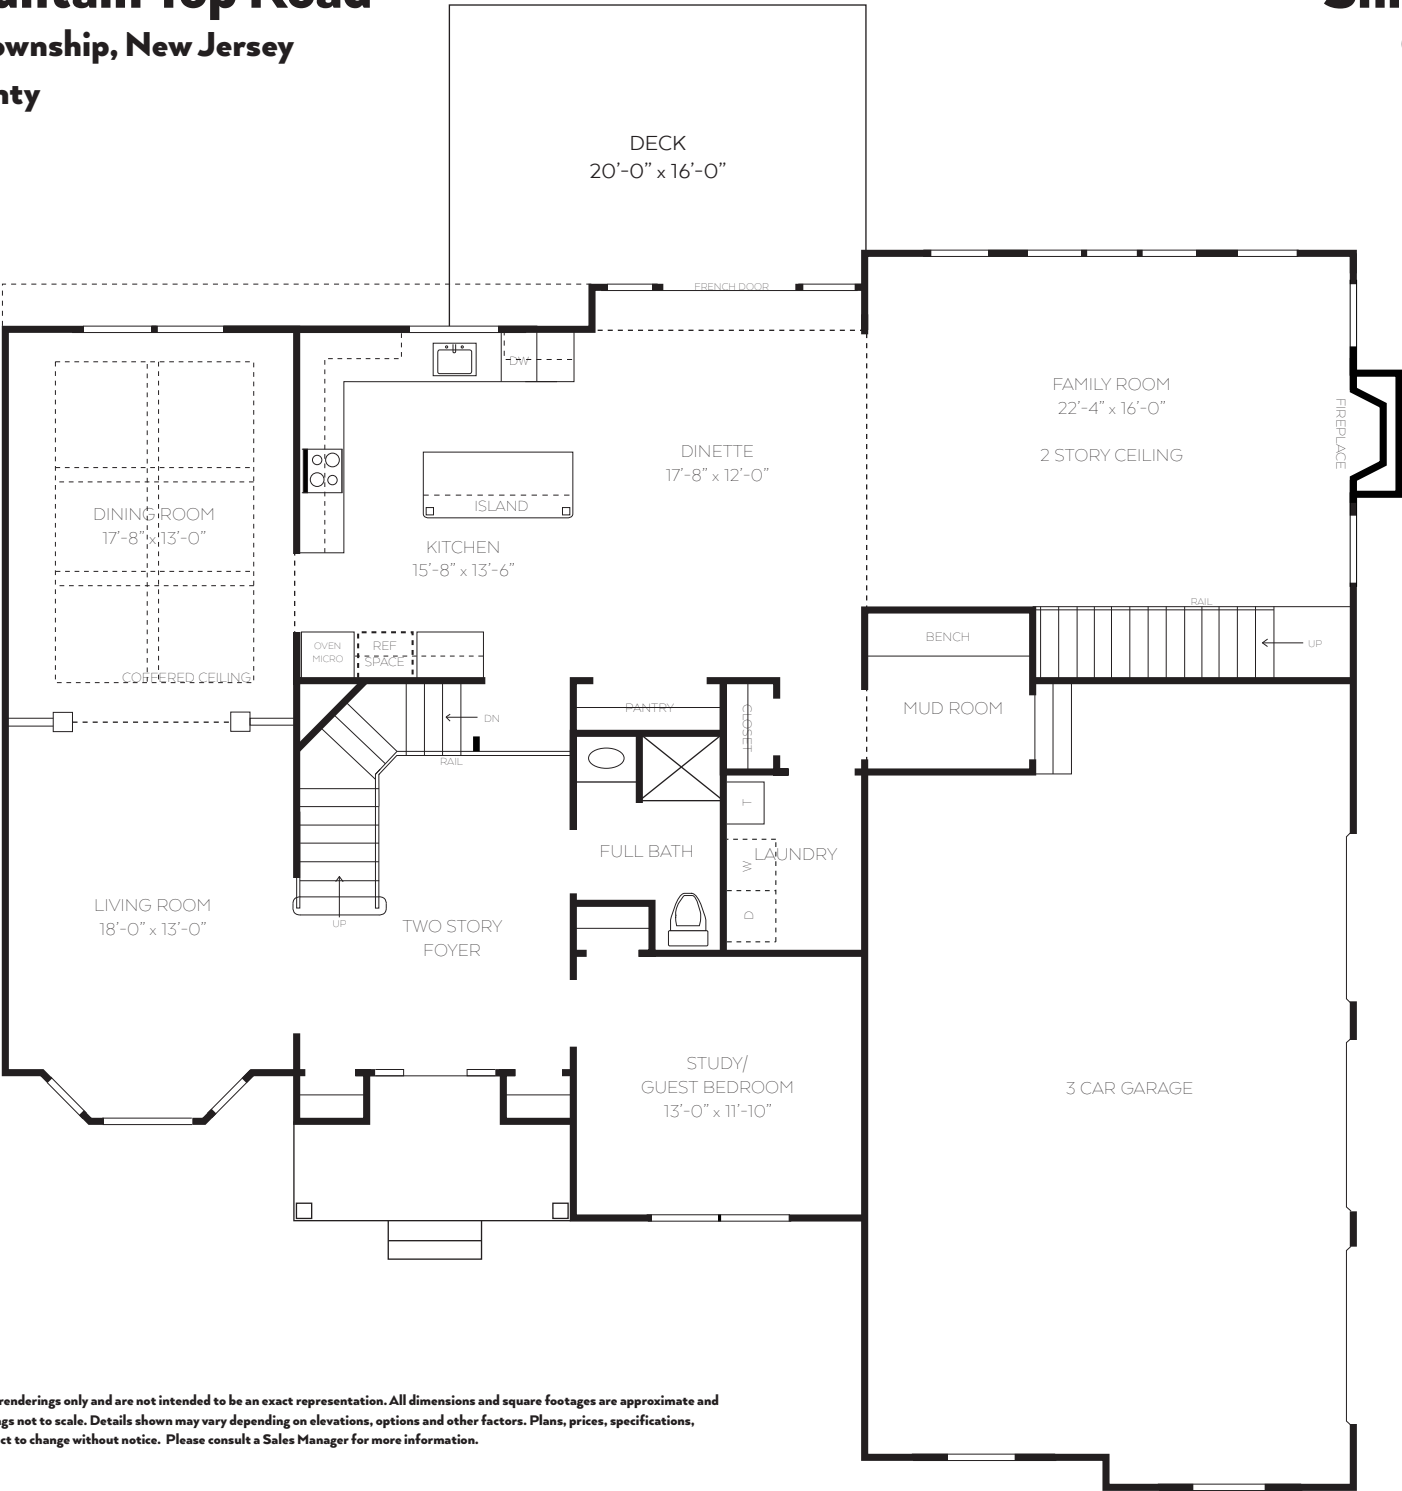

1674 Mountain Top Road
Bridgewater Township, New Jersey
Somerset County

Shrewsbury Model
Grande Manor Elevation
First Floor