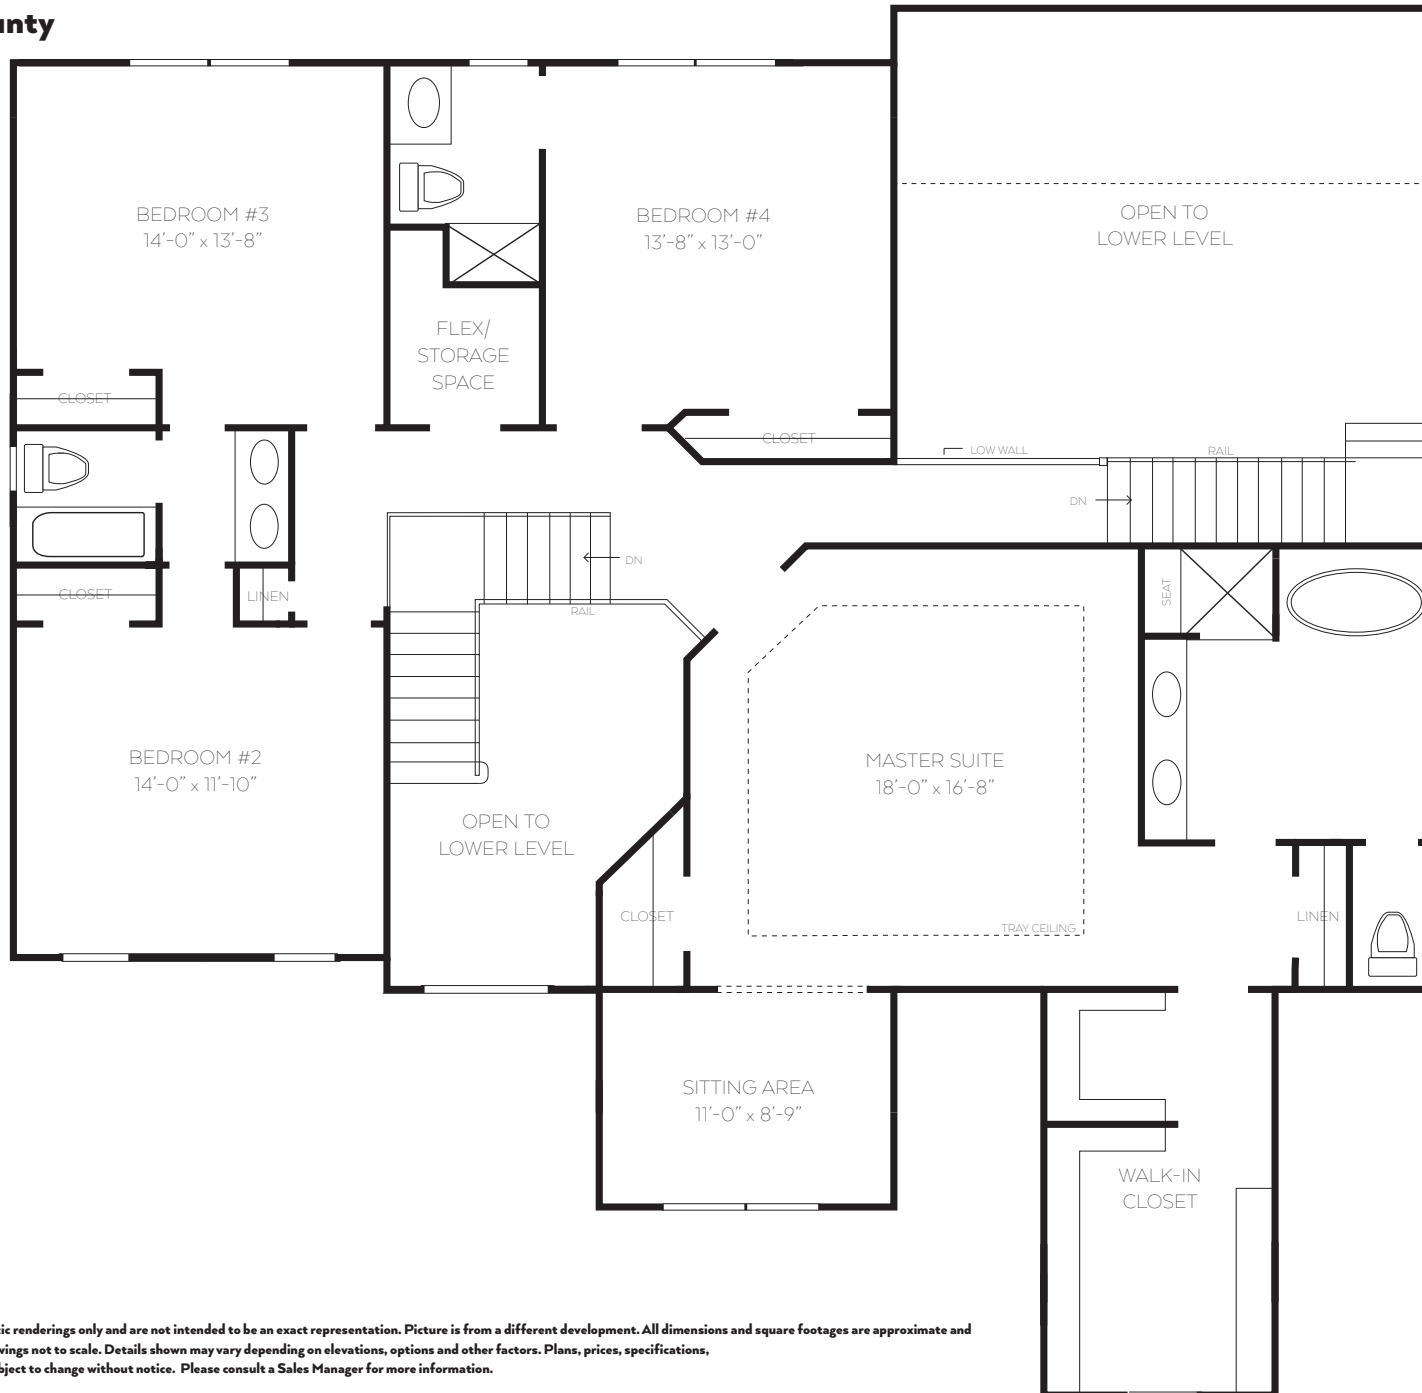

**1791 Kennesaw Way**  
**Bridgewater Township, New Jersey**  
**Somerset County**

**Chester Model**  
**Expanded Grande Manor Elevation**  
**Front Facade**

Elevations and floorplans are artistic renderings only and are not intended to be an exact representation. Picture is from a different development. All dimensions and square footages are approximate and are subject to field variations. Drawings not to scale. Details shown may vary depending on elevations, options and other factors. Plans, prices, specifications, details and available options are subject to change without notice. Please consult a Sales Manager for more information.

**1791 Kennesaw Way**  
**Bridgewater Township, New Jersey**  
**Somerset County**

**Chester Model**  
**Expanded Grande Manor Elevation**  
**First Floor**

Elevations and floorplans are artistic renderings only and are not intended to be an exact representation. Picture is from a different development. All dimensions and square footages are approximate and are subject to field variations. Drawings not to scale. Details shown may vary depending on elevations, options and other factors. Plans, prices, specifications, details and available options are subject to change without notice. Please consult a Sales Manager for more information.

**1791 Kennesaw Way**  
**Bridgewater Township, New Jersey**  
**Somerset County**

**Chester Model**  
**Expanded Grande Manor Elevation**  
**Second Floor**

Elevations and floorplans are artistic renderings only and are not intended to be an exact representation. Picture is from a different development. All dimensions and square footages are approximate and are subject to field variations. Drawings not to scale. Details shown may vary depending on elevations, options and other factors. Plans, prices, specifications, details and available options are subject to change without notice. Please consult a Sales Manager for more information.