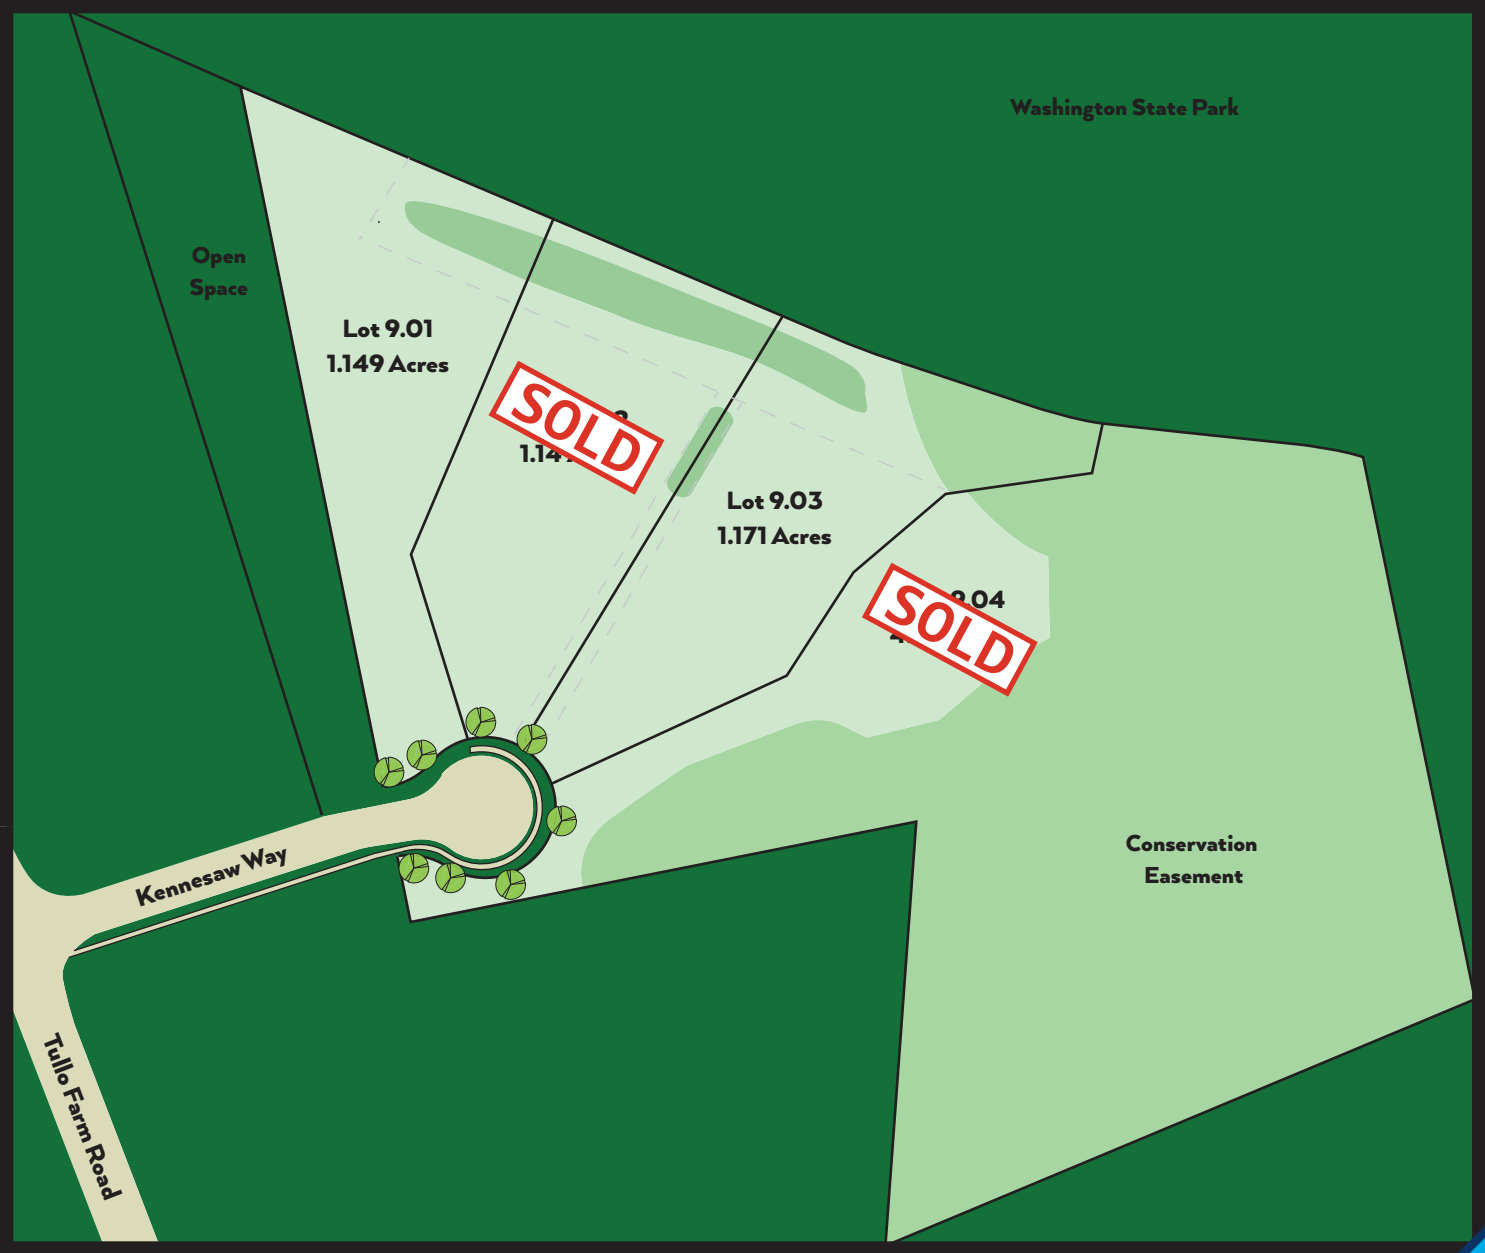

Estates at Mountain Ridge

Bridgewater Township, New Jersey

Development Map

Somerset County

Elevations and floorplans are artistic renderings only and are not intended to be an exact representation. Picture is from a different development. All dimensions and square footages are approximate and are subject to field variations. Drawings not to scale. Details shown may vary depending on elevations, options and other factors. Plans, prices, specifications, details and available options are subject to change without notice. Please consult a Sales Manager for more information.