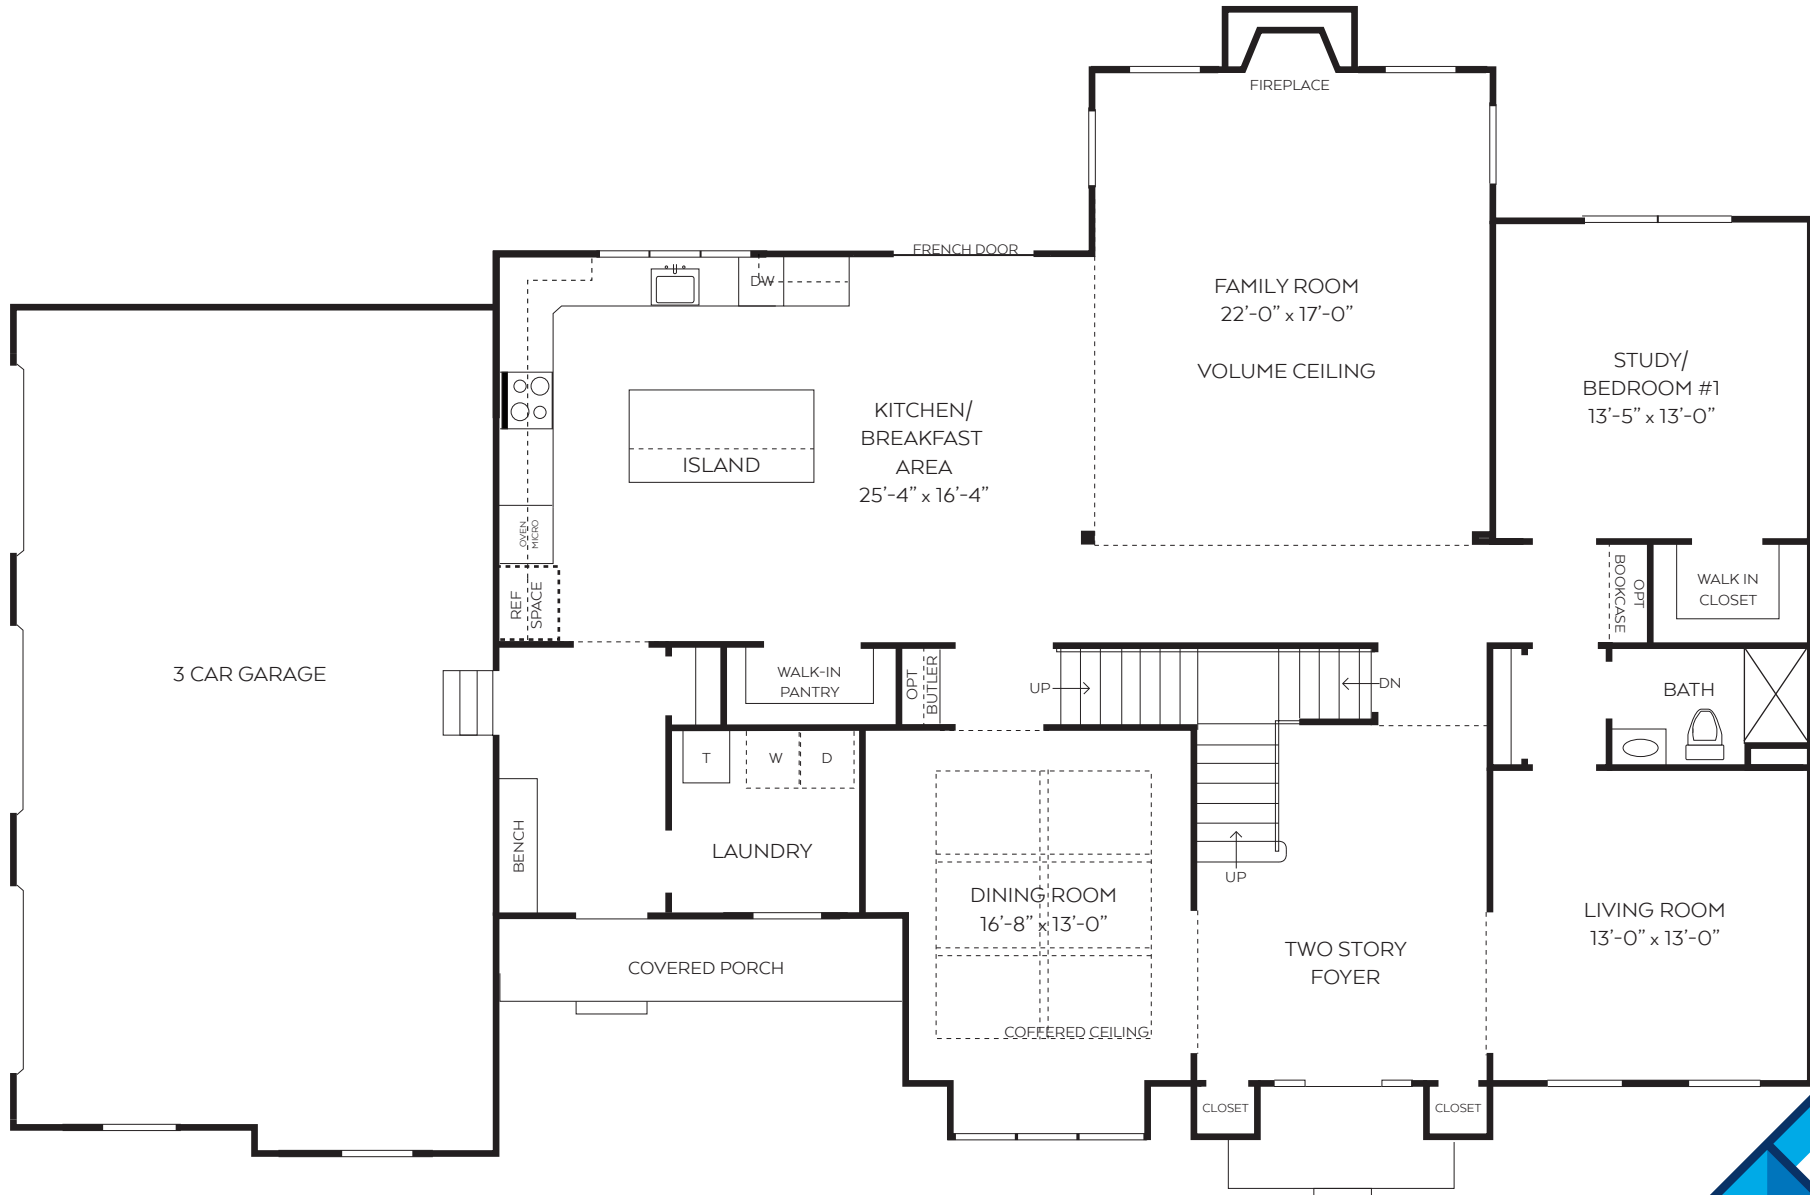

Estates at Mountain Ridge

Bridgewater Township, New Jersey

Somerset County

Mendham Model

Grande Manor Elevation

Front Facade

Elevations and floorplans are artistic renderings only and are not intended to be an exact representation. Picture is from a different development. All dimensions and square footages are approximate and are subject to field variations. Drawings not to scale. Details shown may vary depending on elevations, options and other factors. Plans, prices, specifications, details and available options are subject to change without notice. Please consult a Sales Manager for more information.

Estates at Mountain Ridge

Bridgewater Township, New Jersey
Somerset County

Mendham Model

Grande Manor Elevation
First Floor

Elevations and floorplans are artistic renderings only and are not intended to be an exact representation. Picture is from a different development. All dimensions and square footages are approximate and are subject to field variations. Drawings not to scale. Details shown may vary depending on elevations, options and other factors. Plans, prices, specifications, details and available options are subject to change without notice. Please consult a Sales Manager for more information.

Estates at Mountain Ridge
Bridgewater Township, New Jersey
Somerset County

Mendham Model
Grande Manor Elevation
Second Floor

Elevations and floorplans are artistic renderings only and are not intended to be an exact representation. Picture is from a different development. All dimensions and square footages are approximate and are subject to field variations. Drawings not to scale. Details shown may vary depending on elevations, options and other factors. Plans, prices, specifications, details and available options are subject to change without notice. Please consult a Sales Manager for more information.