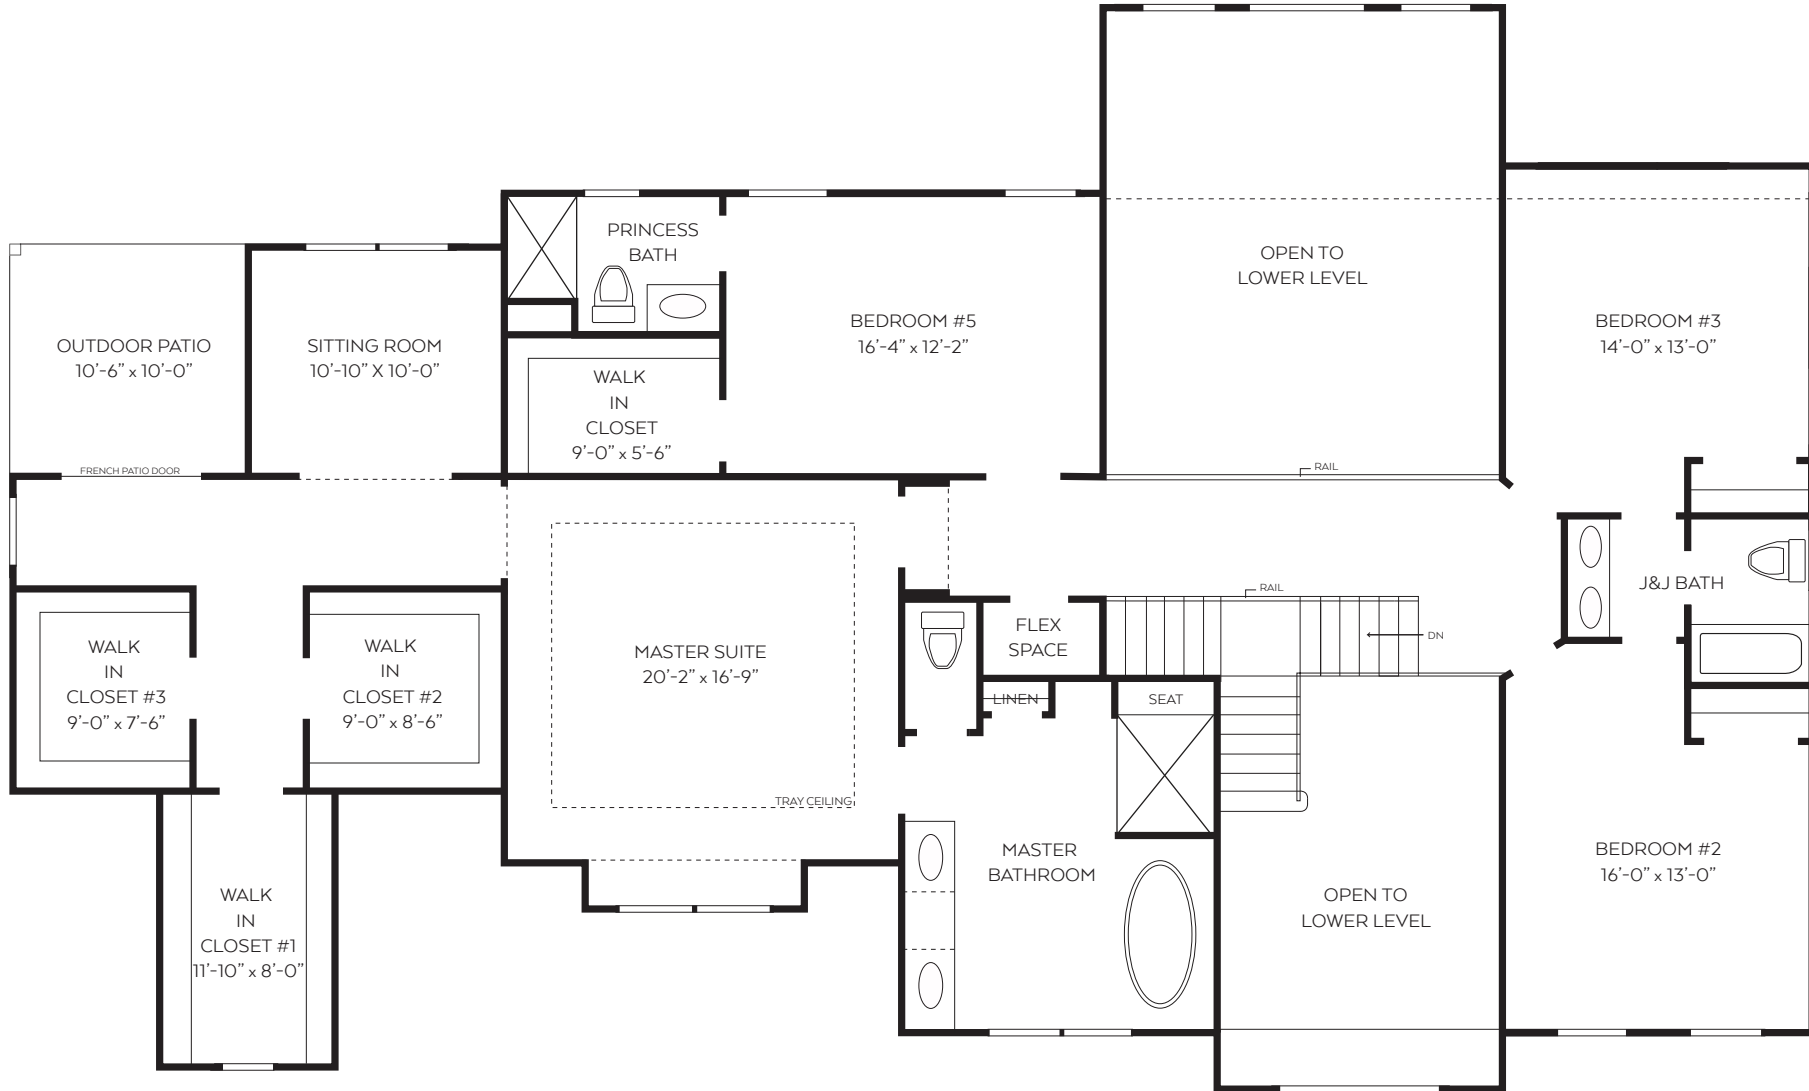

Estates at Mountain Ridge

Bridgewater Township, New Jersey

Somerset County

Mendham Model

Grande Manor Elevation

Front Facade

Elevations and floorplans are artistic renderings only and are not intended to be an exact representation. Picture is from a different development. All dimensions and square footages are approximate and are subject to field variations. Drawings not to scale. Details shown may vary depending on elevations, options and other factors. Plans, prices, specifications, details and available options are subject to change without notice. Please consult a Sales Manager for more information.

Estates at Mountain Ridge

Bridgewater Township, New Jersey
Somerset County

Mendham Model

Grande Manor Elevation
First Floor

Elevations and floorplans are artistic renderings only and are not intended to be an exact representation. Picture is from a different development. All dimensions and square footages are approximate and are subject to field variations. Drawings not to scale. Details shown may vary depending on elevations, options and other factors. Plans, prices, specifications, details and available options are subject to change without notice. Please consult a Sales Manager for more information.

Estates at Mountain Ridge
Bridgewater Township, New Jersey
Somerset County

Mendham Model
Grande Manor Elevation
Second Floor

Elevations and floorplans are artistic renderings only and are not intended to be an exact representation. Picture is from a different development. All dimensions and square footages are approximate and are subject to field variations. Drawings not to scale. Details shown may vary depending on elevations, options and other factors. Plans, prices, specifications, details and available options are subject to change without notice. Please consult a Sales Manager for more information.