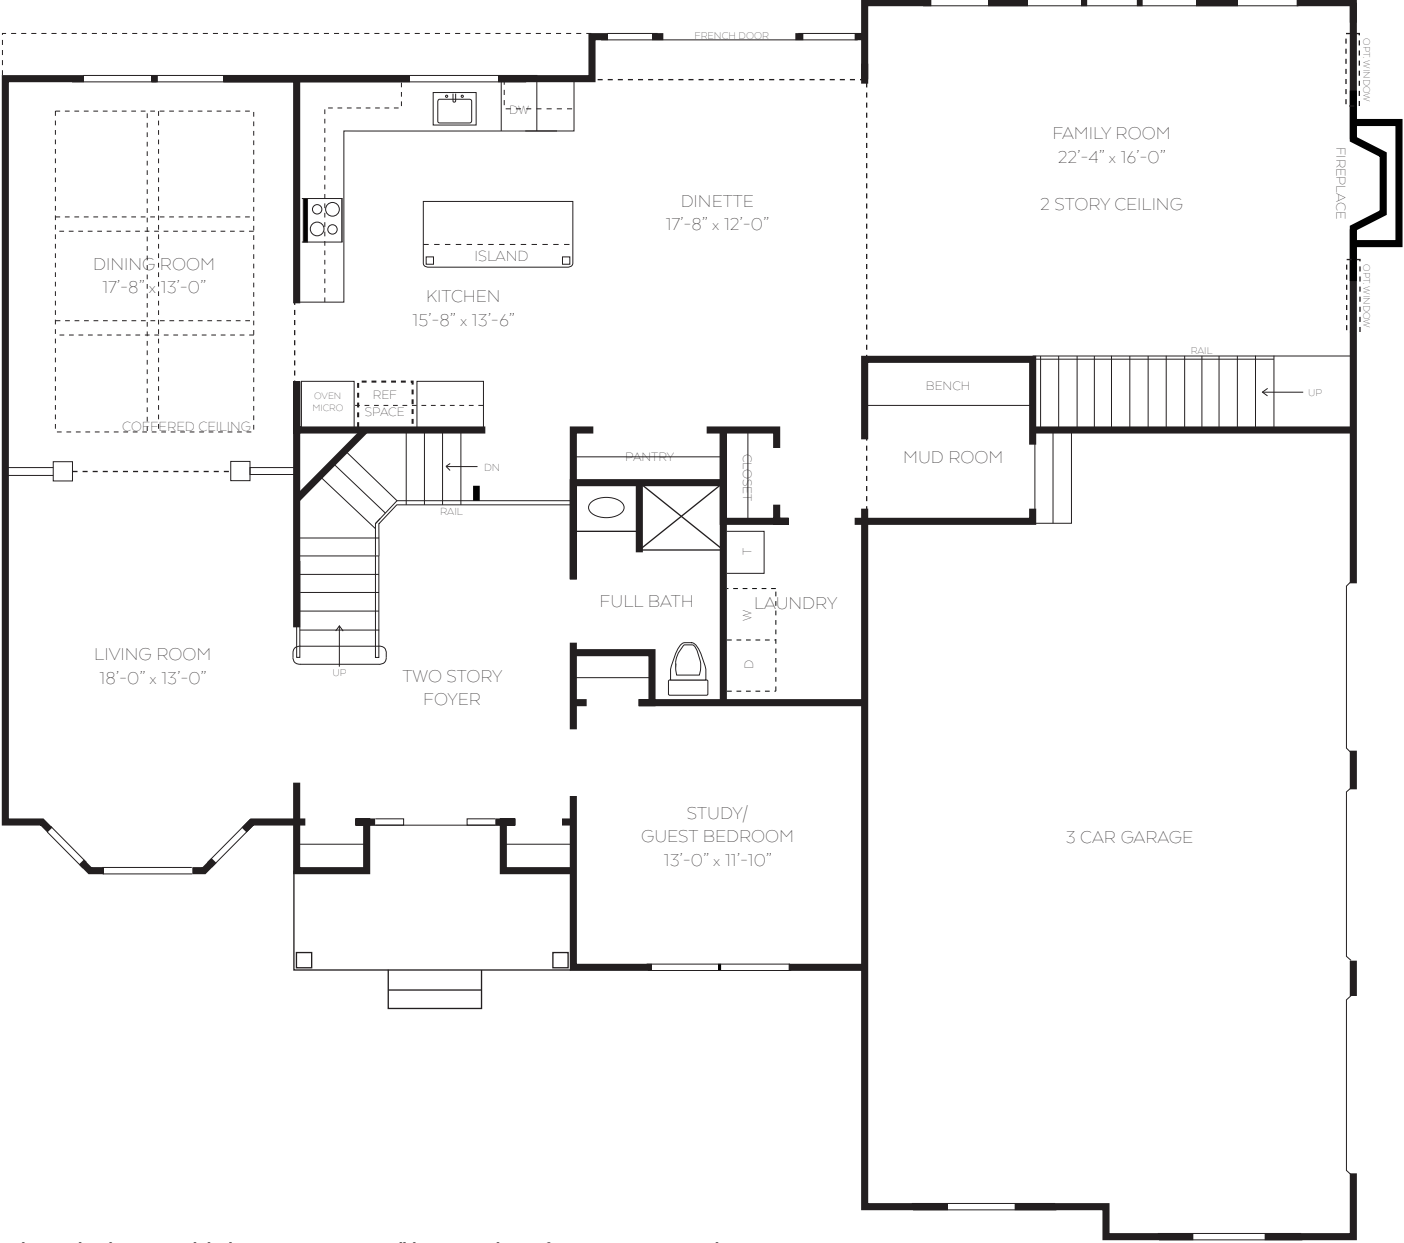

1796 Kennesaw Way
Bridgewater Township, New Jersey
Somerset County

Shrewsbury Model
Grande Manor Elevation
First Floor