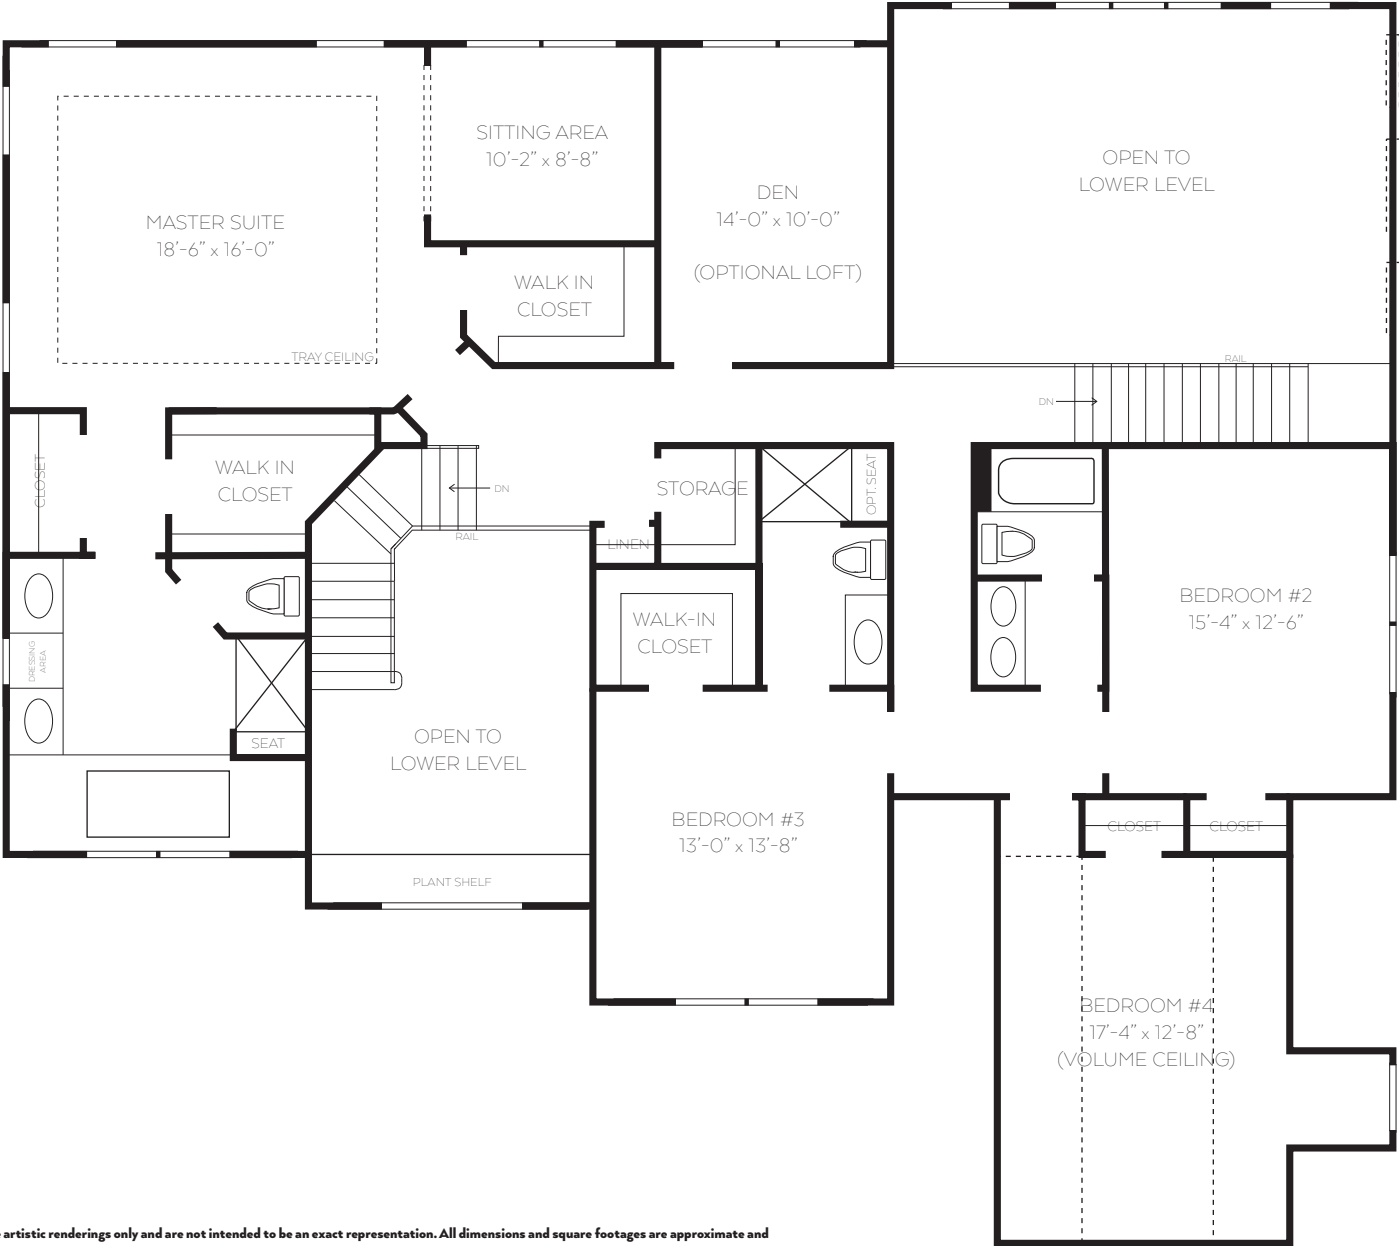

1796 Kennesaw Way
Bridgewater Township, New Jersey
Somerset County

Shrewsbury Model
Grande Manor Elevation
Second Floor

OPTIONAL LOFT