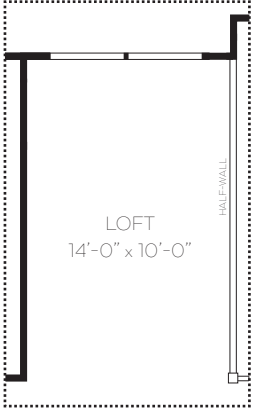

1796 Kennesaw Way
Bridgewater Township, New Jersey
Somerset County

Shrewsbury Model
Grande Manor Elevation
Second Floor

OPTIONAL LOFT