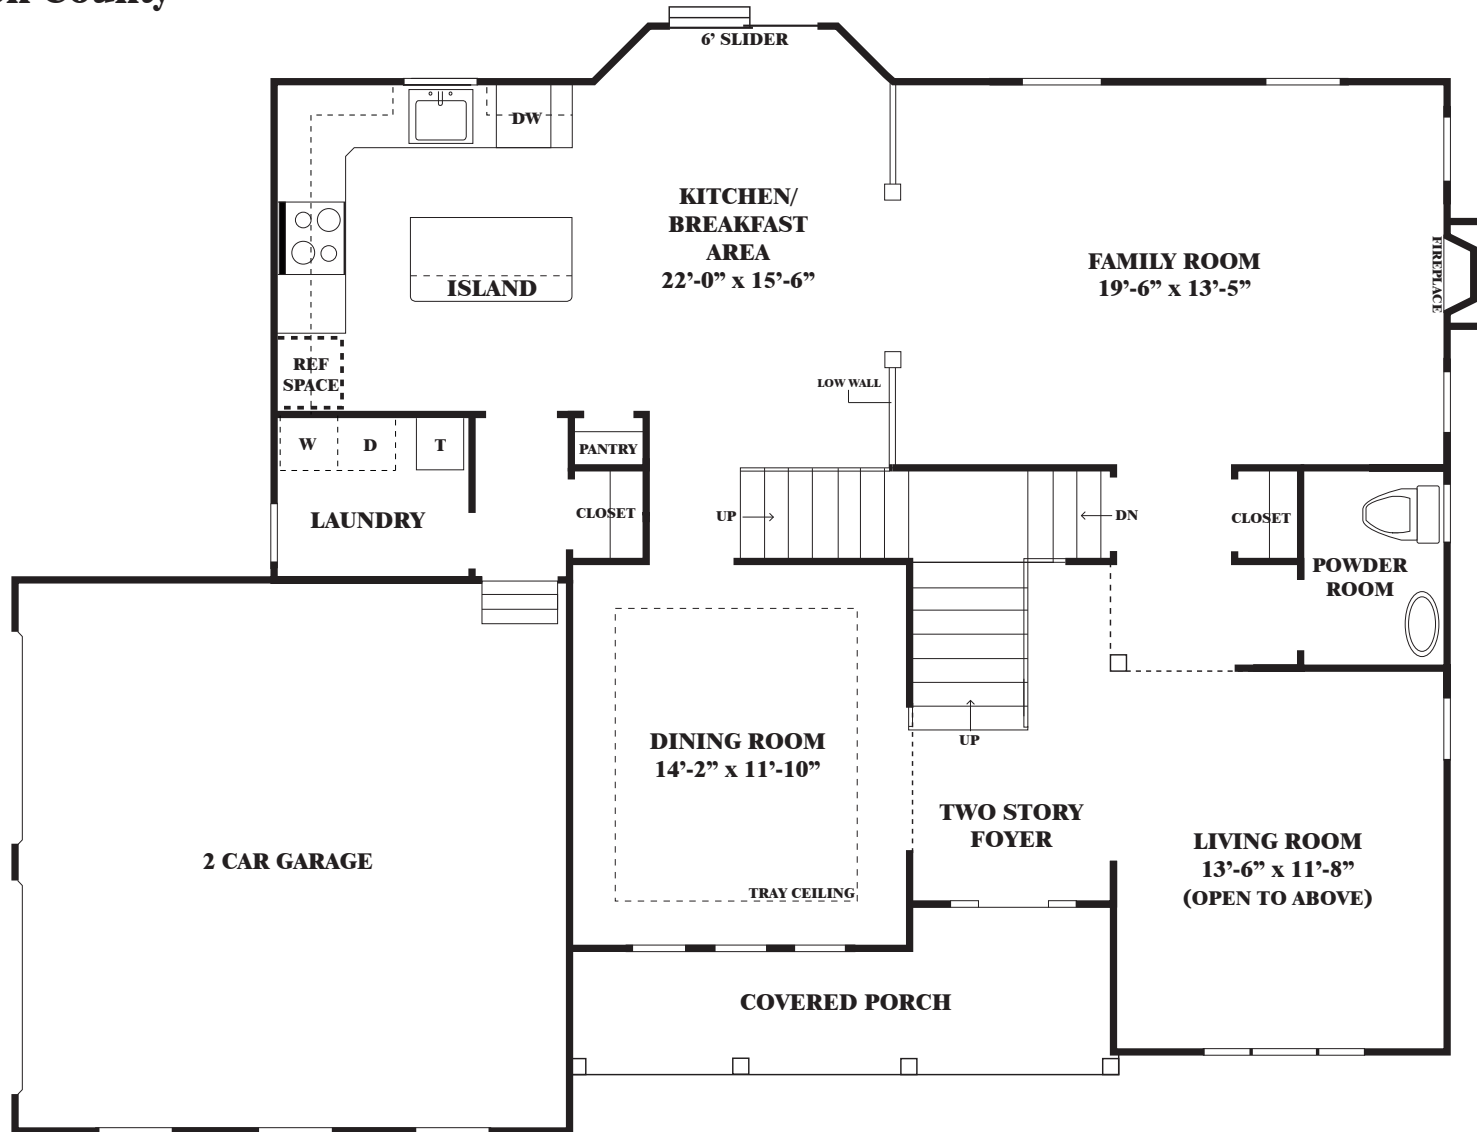

Cambridge Pointe at Clover Hill

Raritan Township, New Jersey

Hunterdon County

Roosevelt Model

First Floor

Elevations and floorplans are artistic renderings only and are not intended to be an exact representation. All dimensions and square footages are approximate and are subject to field variations. Drawings not to scale. Details shown may vary depending on elevations, options and other factors. Plans, prices, specifications, details and available options are subject to change without notice. Please consult a Sales Manager for more information.