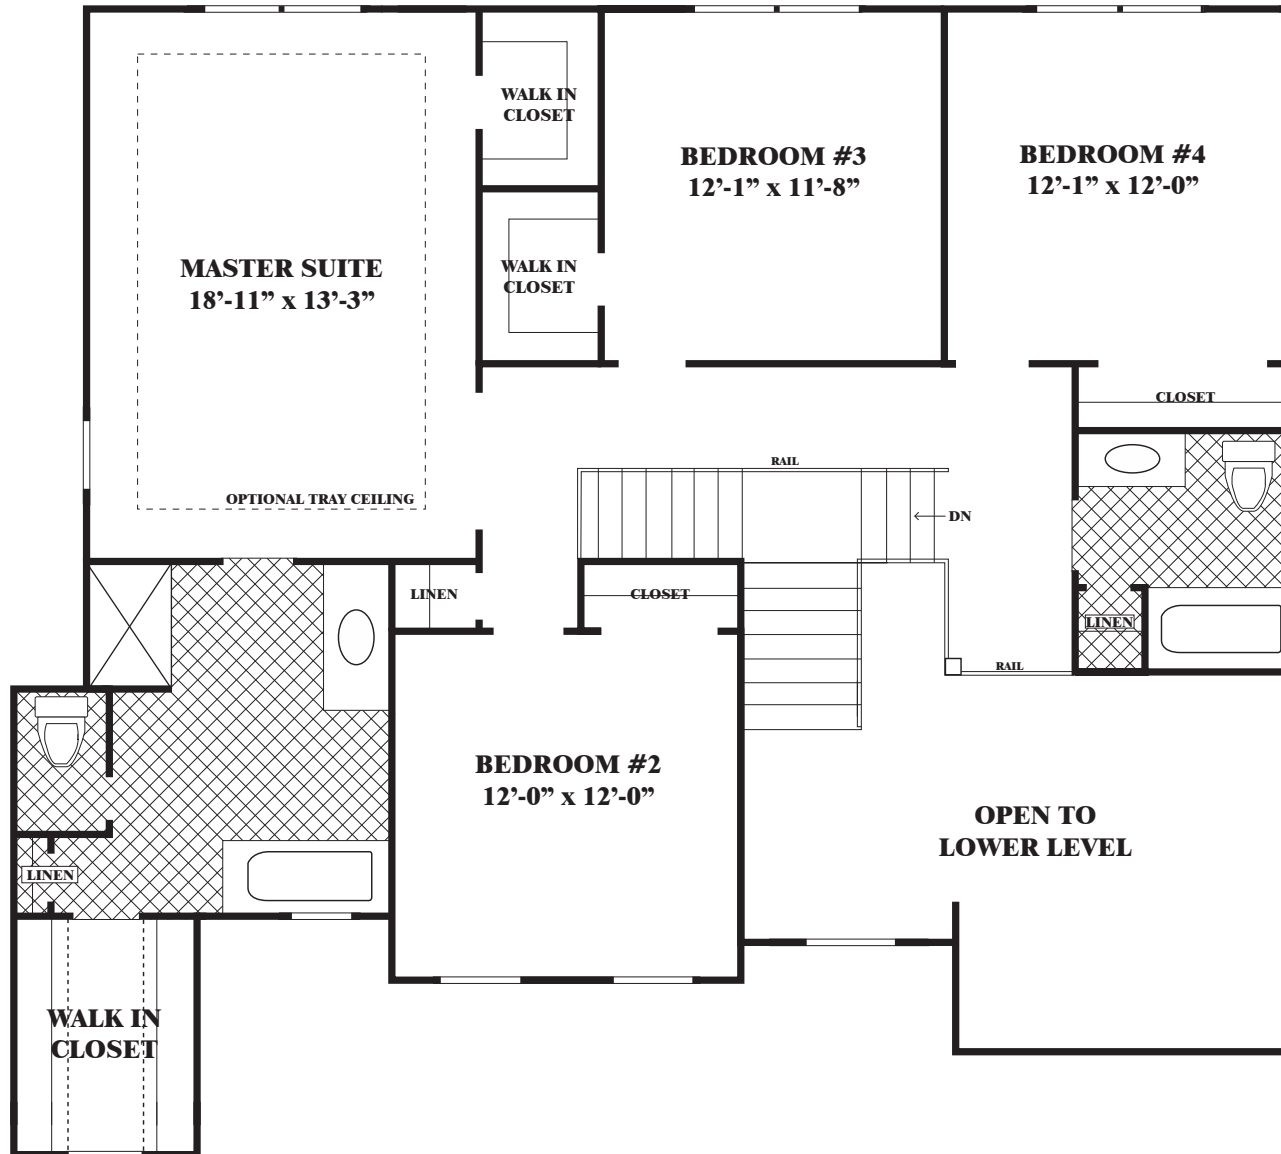

Cambridge Pointe at Clover Hill

Raritan Township, New Jersey

Hunterdon County

Roosevelt Model

Second Floor

Elevations and floorplans are artistic renderings only and are not intended to be an exact representation. All dimensions and square footages are approximate and are subject to field variations. Drawings not to scale. Details shown may vary depending on elevations, options and other factors. Plans, prices, specifications, details and available options are subject to change without notice. Please consult a Sales Manager for more information.